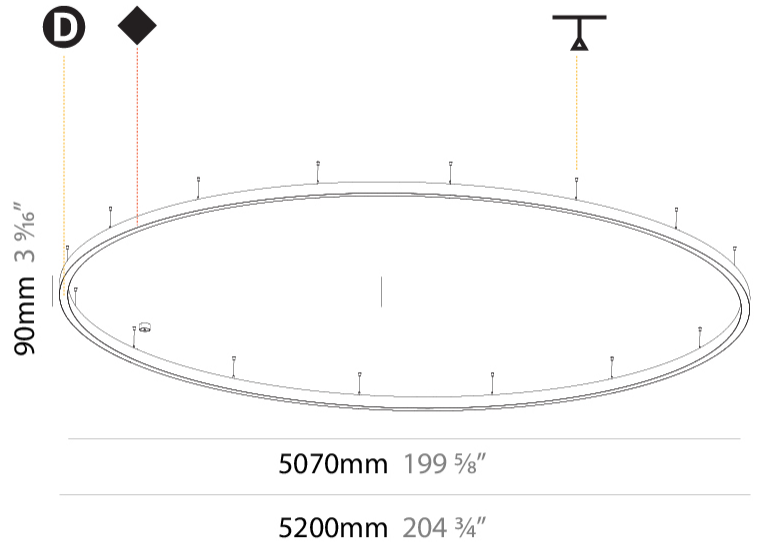

GENERAL

Series: Glorious
Subseries: Glorious Slim
Brand: Prolicht
Division: Architectural
Mounting Type: Suspension
Mounting Location: Ceiling
Subcategory: Ambient

PHYSICAL

Shape: Round
Diameter (mm): 5200
Diameter (in): 204 3/4
Height (mm): 90
Height (in): 3 9/16
Max. Overall Height (mm): 2090
Max. Overall Height (in): 82 5/16
Light Distribution: Direct / Indirect
Weight (kg): 55.788
Weight (lbs): 123.00
Diffuser: PMMA - Opal or Micro-Prism
Fixture Finish: SSR / BKV / CWI / CRY / HAB / LAG / UFT / ITA / RUA / RUR / MIC / FTG / MYG / TWT / LOD / PUS / FRO / FUP / KIA / POP / BLS / SPG / MEY / GOH / GUM / CHC / COM / ABZ / JAG / OBR / MOS / ROR
Fixture Material: Aluminum
Cable Details: 2000mm or 6000mm Transparent Cable

ELECTRICAL

Lamp Type: LED (Zhaga Standard)
Input Wattage (W): 392 / 280
Total Output Wattage (W): 336 / 240
Dimming: Tri-Mode (Non-Dimming and Phase Dimming (120Vac only) and 0-10V Dimming)
Driver Included: Yes
Driver Location: Integrated
Driver Type: Constant Current - Universal
Driver Class: Class 2
Input Voltage (V): 120 - 277
Constant Current (MA): 350

LED

Color Temperature (°K): 3000 / 3500 / 4000
Max. Delivered Lumen (lm): 72090 / 73588 / 75090
CRI: >80 CRI
Lamp Life (hrs): 50000

OPTICAL

RATINGS AND CERTIFICATIONS

Certified By: Certified for North American Standards
IP rating: IP20