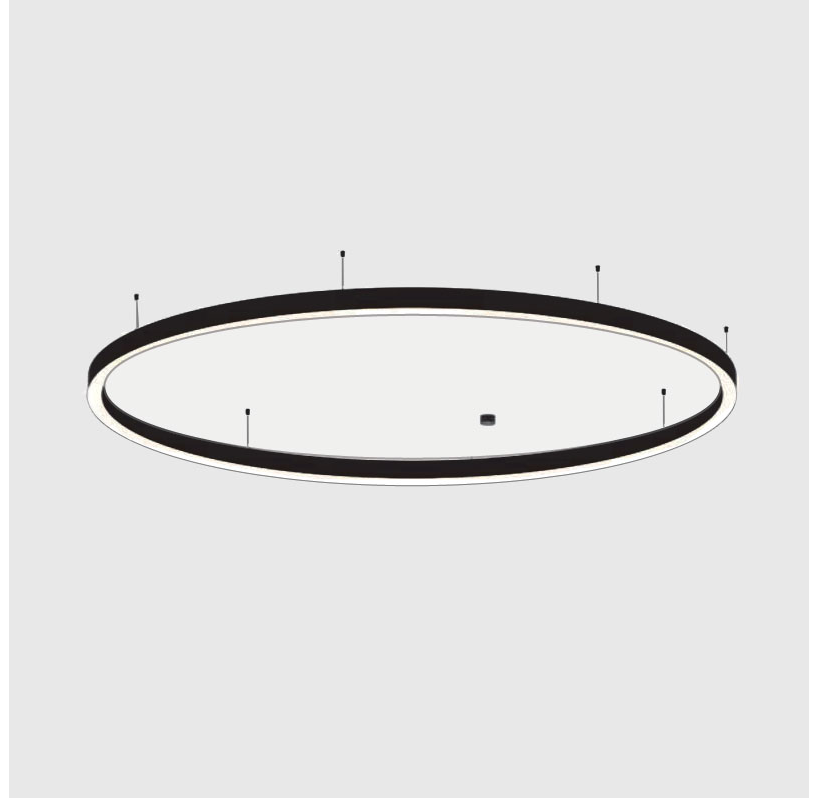

GENERAL

Series: Glorious
Subseries: Glorious Slim
Brand: Prolicht
Division: Architectural
Mounting Type: Suspension
Mounting Location: Ceiling
Subcategory: Ambient

PHYSICAL

Shape: Round
Diameter (mm): 5200
Diameter (in): 204 3/4
Height (mm): 90
Height (in): 3 9/16
Max. Overall Height (mm): 2090
Max. Overall Height (in): 82 5/16
Light Distribution: Direct / Indirect
Weight (kg): 55.788
Weight (lbs): 123.00
Diffuser: PMMA - Opal or Micro-Prism
Fixture Finish: SSR / BKV / CWI / CRY / HAB / LAG / UFT / ITA / RUA / RUR / MIC / FTG / MYG / TWT / LOD / PUS / FRO / FUP / KIA / POP / BLS / SPG / MEY / GOH / GUM / CHC / COM / ABZ / JAG / OBR / MOS / ROR
Fixture Material: Aluminum
Cable Details: 2000mm or 6000mm Transparent Cable

ELECTRICAL

Lamp Type: LED (Zhaga Standard)
Input Wattage (W): 392 / 280
Total Output Wattage (W): 336 / 240
Dimming: Tri-Mode (Non-Dimming and Phase Dimming (120Vac only) and 0-10V Dimming)
Driver Included: Yes
Driver Location: Integrated
Driver Type: Constant Current - Universal
Driver Class: Class 2
Input Voltage (V): 120 - 277
Constant Current (MA): 350

LED

Color Temperature (°K): 3000 / 3500 / 4000
Max. Delivered Lumen (lm): 72090 / 73588 / 75090
CRI: >80 CRI
Lamp Life (hrs): 50000

OPTICAL

RATINGS AND CERTIFICATIONS

Certified By: Certified for North American Standards
IP rating: IP20